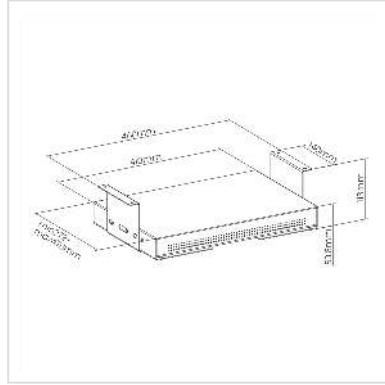

# ROLINE Underdesk Mount Storage Drawer with Shelf

<b>Product No.</b>	17.03.0115
<b>Manufacturer</b>	ROLINE
<b>Manufacturer No.</b>	17.03.0115
<b>EAN (single piece)</b>	7630049627796

**The ultra-slim design offers a large storage space that keeps notes, phones, laptops and more within reach without affecting legroom. The shelf above the drawer creates additional storage space for laptops, tablets and more. The perfect organizational accessory for any desk!**

- Heavy-duty steel construction provides extra strength and durability
- Under-Desk Installation saves valuable desk space and also keeps CPUs free from dust
- Suitable for a lot of types of thin clients, small CPUs and more
- Ultra-slim design
- Smooth Sliding Mechanism: opens and shuts quietly
- Can be fixed under your desktop using the supplied fixings screws
- 4x mounting screws and ears included

## Specifications:

- Material: Steel
- Color: Matte Black
- Dimensions: 410/460 x 272 ~ 470 x 113 mm (16.1/18.1" x 10.7"~18.5" x 4.4")
- Weight Capacity: 8 kg
- Track Travel: 200 mm (7.9")
- Suggested Desktop Thickness:  $\geq 18\text{mm}$  ( $\geq 0.71\text{"}$ )
- Storage for: Tablet, Mobile Phone, Mouse, Headphone

## Technical specifications

Manufacturer	ROLINE
Product group	office furniture

Product type	CPU Holders
Colour	black
Load capacity	8 kg
Material group	metal
Height	113 mm
Width	460 mm
Depth	272 mm
Weight	3920 g
Height of packaging (single piece)	50 mm
Width of packaging (single piece)	460 mm
Depth of packaging (single piece)	310 mm
Package weight (single piece)	4 kg