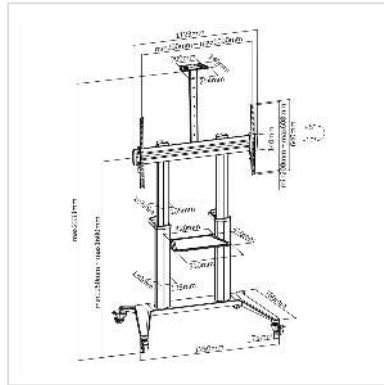

# ROLINE Ultra Large LCD/TV Mobile Cart, TV < 304cm (70" - 120"), up to 140 kg, black

<b>Product No.</b>	17.03.1263
<b>Manufacturer</b>	ROLINE
<b>Manufacturer No.</b>	17.03.1263
<b>EAN (single piece)</b>	7630049623552

**Ideal for applications in conference or class rooms, easily suitable for meetings and presentations!**

- Height Adjustable TV Cart
- Optional Webcam Mount included in the scope of delivery
- Free-tilting design between +5° and -10° for multiple monitor viewing angles
- Quick-release spring lock adjusts height effortlessly
- Quick assembly shelf assures easy post-intallation
- Cable management keeps everything organized
- D-Ring Handle: for quick and easy movement
- Sturdy base with heavy-duty casters
- Supports max. VESA: 1000 x 600
- Shelf Weight Capacity: 5 kg
- Camera Rack Weight Capacity: 5 kg
- Suggested screen size: up to 177,8 - 304,8 cm (70" - 120")
- Maximum weight capacity: 140kg

## Technical specifications

Manufacturer	ROLINE
Product group	LCD-Monitor arms
Product type	Mobile Carts
Colour	black

Load capacity	140 kg
Quantity of pivots	2
Number of monitors	1
Max. Screen diagonal (cm)	304.8 cm
Max. Screen diagonal (inch)	120 inch
Min. Screen diagonal (cm)	177.8 cm
Min. Screen diagonal (inch)	70 inch
VESA 200 x 200 mm	yes
VESA 300 x 300 mm	yes
VESA 400 x 300 mm	yes
VESA 400 x 400 mm	yes
VESA 600 x 400 mm	yes
VESA 800 x 400 mm	yes
VESA 800 x 600 mm	yes
Material group	metal
Technical particularity	Height: 1200 to 1650 mm
Height	2333 mm
Width	1250 mm
Depth	760 mm
Weight	34969.5 g
Height of packaging (single piece)	300 mm
Width of packaging (single piece)	800 mm
Depth of packaging (single piece)	1200 mm
Package weight (single piece)	40 kg