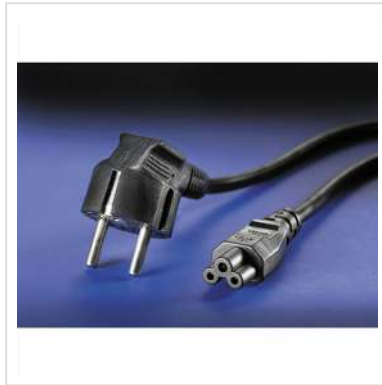

ROLINE Power Cable, straight Compaq Connector, 1.8 m

Product No.	19.08.1028
Manufacturer	ROLINE
Manufacturer No.	19.08.1028
EAN (single piece)	7611990150632

Cable with safety plug 90° angulate (Schuko plug) and 3-pin notebook plug (Compaq plug IEC 320-C5)

- Plugs: Schuko plug to C5 plug
- Nominal data: 250V AC/2.5A
- Colour: black

Technical specifications

Manufacturer	ROLINE
Product group	Cable
Product type	Power Cables
Colour	black
Length	1.8 m
Connection ports	3P. German, CEE 7/7 Male / IEC320 C5 „Micky Mouse“, 2.5A Female
Side 1 Connector Type	3P. German, CEE 7/7
Side 1 Connector Gender	Male
Side 2 Connector Type	IEC320 C5 „Micky Mouse“, 2.5A
Side 2 Connector Gender	Female

Regional use	Germany, Austria, Netherlands France, Czech Republic, Slovakia
--------------	---

Technical particularity	250VAC 2,5 A
-------------------------	--------------

Weight	179 g
--------	-------