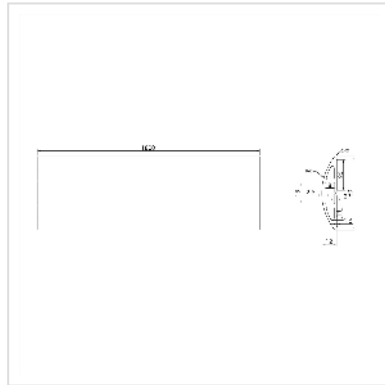

ROLINE Flex Cable Duct, TPE, black, 1.8 m

Product No.	19.08.3105
Manufacturer	ROLINE
Manufacturer No.	19.08.3105
EAN (single piece)	7630049626256

The cable bridge not only covers the cables lying on the floor, it also prevents tripping. The cable bridge has three cable passages that separate data and power supply cables - to prevent signal interference.

The cable bridge not only covers the cables lying on the floor, it also prevents stumbling hazards. The cable bridge has sloping non-slip sides and one passage for data and power cables.

- Protects against stumbling hazards
- One protection channel
- Material: Flexible and halogen-free TPE
- Can be shortened to the required length
- Can be used both as a floor and wall channel
- Dimensions (WxDxH): 60 x 1800 x 12 mm
- Color: black

Technical specifications

Manufacturer	ROLINE
Product group	Cable management
Product type	Cable management system
Colour	black
Length	1.8 m
Height	12 mm

Width	1800 mm
-------	---------

Depth	60 mm
-------	-------

Weight	519.9 g
--------	---------

Height of packaging (single piece)	70 mm
---------------------------------------	-------

Width of packaging (single piece)	260 mm
--------------------------------------	--------