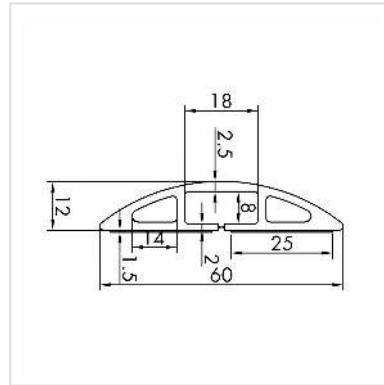

ROLINE Flex Cable Duct, TPE, black, 1.8 m

Product No.	19.08.3105
Manufacturer	ROLINE
Manufacturer No.	19.08.3105
EAN (single piece)	7630049626256

The cable bridge not only covers the cables lying on the floor, it also prevents tripping. The cable bridge has three cable passages that separate data and power supply cables - to prevent signal interference.

The cable bridge not only covers the cables lying on the floor, it also prevents stumbling hazards. The cable bridge has sloping non-slip sides and one passage for data and power cables.

- Protects against stumbling hazards
- One protection channel
- Material: Flexible and halogen-free TPE
- Can be shortened to the required length
- Can be used both as a floor and wall channel
- Dimensions (WxDxH): 60 x 1800 x 12 mm
- Color: black

Technical specifications

Manufacturer	ROLINE
Product group	Cable management
Product type	Cable management system
Colour	black
Length	1.8 m
Height	12 mm

Width	1800 mm
-------	---------

Depth	60 mm
-------	-------

Weight	519.9 g
--------	---------

Height of packaging (single piece)	70 mm
---------------------------------------	-------

Width of packaging (single piece)	260 mm
--------------------------------------	--------