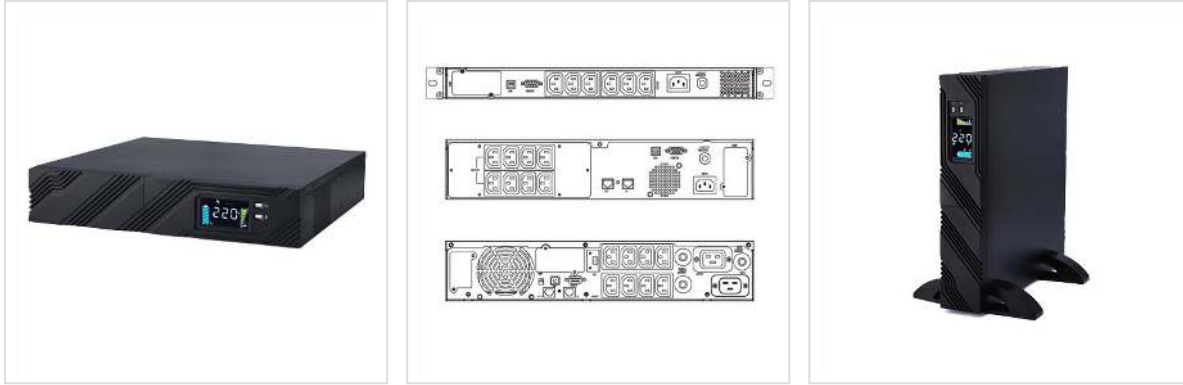

ROLINE LineSecure III 3000R - Line Interactive UPS, Rack Version

Product No.	19.40.1129	
Manufacturer	ROLINE	Designed for Professionals
Manufacturer No.	19401129	

LineSecure UPS's work with the "buck & boost" line interactive technology; used when reliable protection against strong voltage fluctuations is essential. Protect against: power failure, power sag, power surge, under voltage, over voltage.

Product features:

- Compact, quiet, user friendly
- Desktop and 19" RM models
- Short circuit and overload protection
- AVR (Automatic Voltage Regulation)
- ABM (Automatic Battery Management) increases battery life up to 50%
- Telephone/Modem connections
- Shutdown software including License for 1 server
- Serial Port for advanced Power Management Software (incl, in content of delivery)
- UPS Management Software : Windows NT/ 2k / XP / 7 / 8 /Server 2003 / 2008 / 2012 x86/x64,
MAC OS X (Intel) 10.6.x, 10.7.x, 10.8.x Mountain Lion, 10.9.x MavericksMAC OS, LINUX
- Content: UPS, Cable set, Software CD

Technical specifications

Manufacturer	ROLINE
Product group	UPS
Product type	UPS Line Interactive, Rackmount

Colour	black
Scope of delivery	UPS, software, cable set
Classification (IEC 62040-3)	VI-SS-333
UPS technology	Line Interactive
Power class	1000 ... 1900 VA
Output (VA/W)	1000 / 670
Efficiency	95 %
Backup time	3 min
Backup time full/half-load	3 / 6 min
Dimensions (HxWxD)	84 x 483 x 430
Mounting form	Rackmount
Voltage (input)	230V +- 15%
Voltage (output)	230V
Frequency	50Hz
Connector type (input)	Connector IEC320 C14
Outputs	8
Connector type (output)	4 x Connector IEC320 C13
Phase in/output	230V/230V / 50Hz
Over current protection	EMI,- RFI-Filter
Max. quantity of delay expansion units	0
Delay expansion unit	--
Slots for adapter card	1
Slot for adapter card	--
Acoustic level	40dBA
Interface	USB, RS232
RS-232 Interface	Yes
USB 2.0 Interface	Yes
Hot swap batteries	No