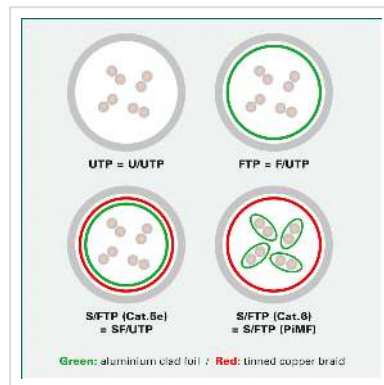

ROLINE S/FTP (PiMF) Patch Cord, Cat.6 (Class E), white, 1.5 m

Product No.	21.15.0829
Manufacturer	ROLINE
Manufacturer No.	21.15.0829
EAN (single piece)	7611990193141

roline
Designed for Professionals

Cat.6
Class E

S/FTP

Patch cable for networking connections between devices. Prepared double shielded Twisted Pair cable with screened RJ-45 connectors on both ends. Durable due to moulded kink protection. Flexible cable, suitable for narrow bending. High quality plugs with gold plated contacts. Contact settings 1:1, in accordance with the EIA/TIA 568 standard. Construction: 4-pair stranded copper wire. Complete braid shielding. Pairs shielded with aluminium clad polyester foil.

Technical specifications

Manufacturer ROLINE

Product group	Twisted Pair Cable
Product type	S/FTP Patchcord
Colour	white
Length	1.5 m
Shield type	SFTP
Transfer quality	Cat6 / Class E
Impedance	100 Ohm
Quantity of wires	8
Conductor type	Wire
Crossed	No
Colour (Spout)	white
Cable LSOH	No
Side 1 Connector Type	RJ-45
Side 1 Connector Gender	Male
Side 2 Connector Type	RJ-45
Side 2 Connector Gender	Male
Connector Type RJ45	Standard
Weight	66.1 g
Height of packaging (single piece)	20 mm
Width of packaging (single piece)	170 mm
Depth of packaging (single piece)	200 mm
Package weight (single piece)	0.06 kg