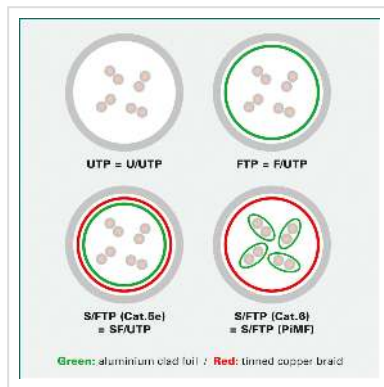

ROLINE S/FTP (PiMF) Patch Cord, Cat.6 (Class E), grey, 0.5 m

Product No.	21.15.0830
Manufacturer	ROLINE
Manufacturer No.	21.15.0830
EAN (single piece)	7611990155729

Patch cable for networking connections between devices. Prepared double shielded Twisted Pair cable with screened RJ-45 connectors on both ends. Durable due to moulded kink protection. Flexible cable, suitable for narrow bending. High quality plugs with gold plated contacts. Contact settings 1:1, in accordance with the EIA/TIA 568 standard. Construction: 4-pair stranded copper wire. Complete braid shielding. Pairs shielded with aluminium clad polyester foil.

For a structured cabling system we recommend to use the following components: ROLINE Cat.6 S/FTP Cable, Solid Wire, AWG23: 21.15.0890 (100 m), 21.15.0891 (300 m); ROLINE Cat.6 Flush Mount Wall Jack, shielded: 25.16.8492 (white), 25.16.8493 (ivory); ROLINE Cat.6 Surface Mount Wall Jack, shielded: 25.16.8392 (white), 25.16.8393 (ivory); ROLINE Cat.6 19" Patch Panel, 24 Ports, shielded: 26.11.0351 (light grey), 26.11.0361 (black); ROLINE Cat.6 S/FTP Patch Cord, grey, 5 m: 21.15.0835. The accredited German laboratory GHMT has tested and certified this product combination, in a Channel of 100 meters, as being compliant to Class E specifications; certificate no. z2365b-10-E (with flush mount)/z2364b-10-E (with surface mount).

Technical specifications

Manufacturer	ROLINE