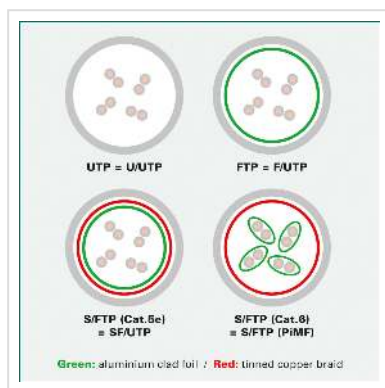

ROLINE S/FTP Patch Cord Cat.6A (Class EA), solid, grey, 20 m

Product No.	21.15.0870
Manufacturer	ROLINE
Manufacturer No.	21.15.0870
EAN (single piece)	7611990124121

roline
Designed for Professionals

Cat.6A
Class EA

S/FTP

Patch cable for networking connections between devices

- Prepared double shielded Twisted Pair cable with screened RJ-45 connectors on both ends
- Durable due to moulded kink protection
- Suitable for PoE applications and multimedia applications where the extension is working over TP
- High quality plugs with gold plated contacts
- Contact settings 1:1, in accordance with the EIA/TIA 568 standard
- Construction: 4-pair solid copper wire, complete braid shielding, pairs shielded with aluminium clad polyester foil

Technical specifications

Manufacturer	ROLINE
Product group	Twisted Pair Cable
Product type	S/FTP Patchcord
Colour	grey
Length	20 m
Shield type	PiMF

Transfer quality	Cat6A / Class EA
------------------	------------------