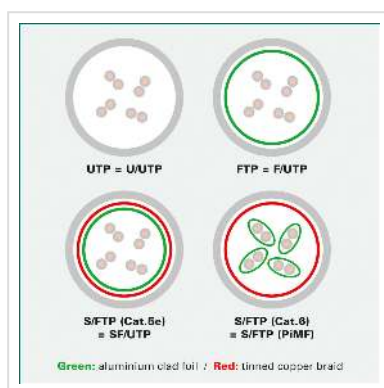

ROLINE S/FTP Patch Cord Cat.6A (Class EA), solid, grey, 70 m

Product No.	21.15.0873
Manufacturer	ROLINE
Manufacturer No.	21.15.0873
EAN (single piece)	7611990124190

roline
Designed for Professionals

Cat.6A
Class EA

S/FTP

Patch cable for networking connections between devices

- Prepared double shielded Twisted Pair cable with screened RJ-45 connectors on both ends
- Durable due to moulded kink protection
- Suitable for PoE applications and multimedia applications where the extension is working over TP
- High quality plugs with gold plated contacts
- Contact settings 1:1, in accordance with the EIA/TIA 568 standard
- Construction: 4-pair solid copper wire, complete braid shielding, pairs shielded with aluminium clad polyester foil

Technical specifications

Manufacturer	ROLINE
Product group	Twisted Pair Cable
Product type	S/FTP Patchcord
Colour	grey
Length	70 m
Shield type	PiMF

Transfer quality	Cat6A / Class EA
------------------	------------------