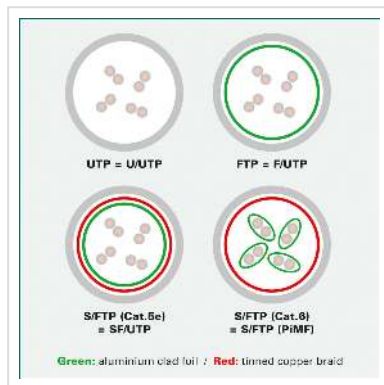

ROLINE S/FTP (PiMF) Patch Cord, Cat.6 (Class E), orange, 3 m

Product No.	21.15.1357
Manufacturer	ROLINE
Manufacturer No.	21.15.1357
EAN (single piece)	7611990124060

Patch cable for networking connections between devices. Prepared double shielded Twisted Pair cable with screened RJ-45 connectors on both ends. Durable due to moulded kink protection. Flexible cable, suitable for narrow bending. High quality plugs with gold plated contacts. Contact settings 1:1, in accordance with the EIA/TIA 568 standard. Construction: 4-pair stranded copper wire. Complete braid shielding. Pairs shielded with aluminium clad polyester foil.

For a structured cabling system we recommend to use the following components: ROLINE Cat.6 S/FTP Cable, Solid Wire, AWG23: 21.15.0890 (100 m), 21.15.0891 (300 m); ROLINE Cat.6 Flush Mount Wall Jack, shielded: 25.16.8492 (white), 25.16.8493 (ivory); ROLINE Cat.6 Surface Mount Wall Jack, shielded: 25.16.8392 (white), 25.16.8393 (ivory); ROLINE Cat.6 19" Patch Panel, 24 Ports, shielded: 26.11.0351 (light grey), 26.11.0361 (black); ROLINE Cat.6 S/FTP Patch Cord, grey, 5 m: 21.15.0835. The accredited German laboratory GHMT has tested and certified this product combination, in a Channel of 100 meters, as being compliant to Class E specifications; certificate no. z2365b-10-E (with flush mount)/z2364b-10-E (with surface mount).

Technical specifications

Manufacturer	ROLINE