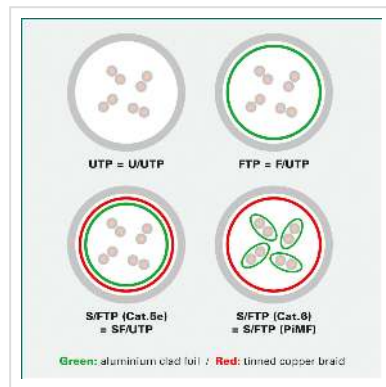

# ROLINE S/FTP (PiMF) Patch Cord, Cat.6 (Class E), orange, 5 m

<b>Product No.</b>	21.15.1367
<b>Manufacturer</b>	ROLINE
<b>Manufacturer No.</b>	21.15.1367
<b>EAN (single piece)</b>	7611990124077

Patch cable for networking connections between devices. Prepared double shielded Twisted Pair cable with screened RJ-45 connectors on both ends. Durable due to moulded kink protection. Flexible cable, suitable for narrow bending. High quality plugs with gold plated contacts. Contact settings 1:1, in accordance with the EIA/TIA 568 standard. Construction: 4-pair stranded copper wire. Complete braid shielding. Pairs shielded with aluminium clad polyester foil.

## Technical specifications

Manufacturer	ROLINE
--------------	--------

Product group	Twisted Pair Cable
Product type	S/FTP Patchcord
Colour	orange
Length	5 m
Shield type	SFTP
Transfer quality	Cat6 / Class E
Impedance	100 Ohm
Quantity of wires	8
Conductor type	Wire
Crossed	No
Colour (Spout)	orange
Cable LSOH	No
Side 1 Connector Type	RJ-45
Side 1 Connector Gender	Male
Side 2 Connector Type	RJ-45
Side 2 Connector Gender	Male
Connector Type RJ45	Standard
Weight	195.9 g
Height of packaging (single piece)	30 mm
Width of packaging (single piece)	180 mm
Depth of packaging (single piece)	200 mm
Package weight (single piece)	0.21 kg