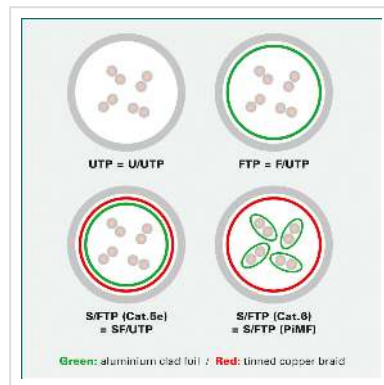

# ROLINE S/FTP (PiMF) Patch Cord, Cat.6 (Class E), orange, 7 m

<b>Product No.</b>	21.15.1377
<b>Manufacturer</b>	ROLINE
<b>Manufacturer No.</b>	21.15.1377
<b>EAN (single piece)</b>	7611990124084

Patch cable for networking connections between devices. Prepared double shielded Twisted Pair cable with screened RJ-45 connectors on both ends. Durable due to moulded kink protection. Flexible cable, suitable for narrow bending. High quality plugs with gold plated contacts. Contact settings 1:1, in accordance with the EIA/TIA 568 standard. Construction: 4-pair stranded copper wire. Complete braid shielding. Pairs shielded with aluminium clad polyester foil.

## Technical specifications

Manufacturer	ROLINE
--------------	--------

Product group	Twisted Pair Cable
Product type	S/FTP Patchcord
Colour	orange
Length	7 m
Shield type	SFTP
Transfer quality	Cat6 / Class E
Impedance	100 Ohm
Quantity of wires	8
Conductor type	Wire
Crossed	No
Colour (Spout)	orange
Cable LSOH	No
Side 1 Connector Type	RJ-45
Side 1 Connector Gender	Male
Side 2 Connector Type	RJ-45
Side 2 Connector Gender	Male
Connector Type RJ45	Standard
Weight	265.5 g
Height of packaging (single piece)	30 mm
Width of packaging (single piece)	200 mm
Depth of packaging (single piece)	200 mm
Package weight (single piece)	0.28 kg