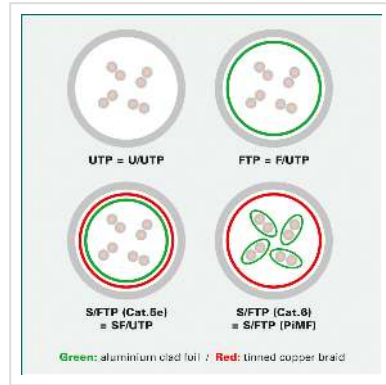

# ROLINE S/FTP (PiMF) Patch Cord, Cat.6 (Class E), red, 10 m

<b>Product No.</b>	21.15.1381
<b>Manufacturer</b>	ROLINE
<b>Manufacturer No.</b>	21.15.1381
<b>EAN (single piece)</b>	7611990171644

Patch cable for networking connections between devices. Prepared double shielded Twisted Pair cable with screened RJ-45 connectors on both ends. Durable due to moulded kink protection. Flexible cable, suitable for narrow bending. High quality plugs with gold plated contacts. Contact settings 1:1, in accordance with the EIA/TIA 568 standard. Construction: 4-pair stranded copper wire. Complete braid shielding. Pairs shielded with aluminium clad polyester foil.

## Technical specifications

Manufacturer	ROLINE
--------------	--------

Product group	Twisted Pair Cable
Product type	S/FTP Patchcord
Colour	red
Length	10 m
Shield type	SFTP
Transfer quality	Cat6 / Class E
Impedance	100 Ohm
Quantity of wires	8
Conductor type	Wire
Crossed	No
Colour (Spout)	red
Cable LSOH	No
Side 1 Connector Type	RJ-45
Side 1 Connector Gender	Male
Side 2 Connector Type	RJ-45
Side 2 Connector Gender	Male
Connector Type RJ45	Standard
Weight	370 g
Height of packaging (single piece)	40 mm
Width of packaging (single piece)	180 mm
Depth of packaging (single piece)	230 mm
Package weight (single piece)	0.361 kg