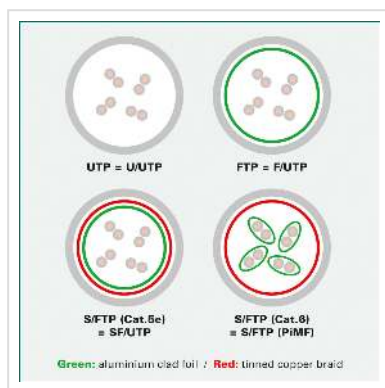

# ROLINE S/FTP (PiMF) Patch Cord, Cat.6 (Class E), white, 10 m

<b>Product No.</b>	21.15.1386
<b>Manufacturer</b>	ROLINE
<b>Manufacturer No.</b>	21.15.1386
<b>EAN (single piece)</b>	7611990193295

Patch cable for networking connections between devices. Prepared double shielded Twisted Pair cable with screened RJ-45 connectors on both ends. Durable due to moulded kink protection. Flexible cable, suitable for narrow bending. High quality plugs with gold plated contacts. Contact settings 1:1, in accordance with the EIA/TIA 568 standard. Construction: 4-pair stranded copper wire. Complete braid shielding. Pairs shielded with aluminium clad polyester foil.

## Technical specifications

Manufacturer	ROLINE
--------------	--------

Product group	Twisted Pair Cable
Product type	S/FTP Patchcord
Colour	white
Length	10 m
Shield type	SFTP
Transfer quality	Cat6 / Class E
Impedance	100 Ohm
Quantity of wires	8
Conductor type	Wire
Crossed	No
Colour (Spout)	white
Cable LSOH	No
Side 1 Connector Type	RJ-45
Side 1 Connector Gender	Male
Side 2 Connector Type	RJ-45
Side 2 Connector Gender	Male
Connector Type RJ45	Standard
Weight	401.3 g
Height of packaging (single piece)	40 mm
Width of packaging (single piece)	220 mm
Depth of packaging (single piece)	220 mm
Package weight (single piece)	0.4 kg