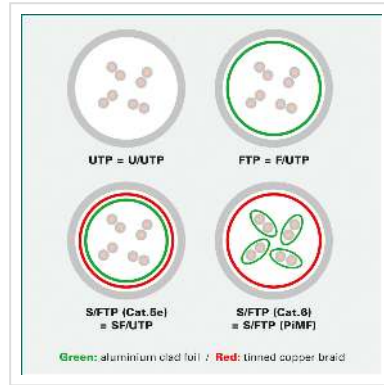

ROLINE U/FTP Data Center Cable Cat.7, with RJ45 Plug, 500 MHz(Class EA), LSOH, slim, white, 1 m

Product No.	21.15.1711
Manufacturer	ROLINE
Manufacturer No.	21.15.1711
EAN (single piece)	7630049610736

roline
Designed for Professionals

Cat.6A
Class EA

U/FTP

DATA CENTER
Product

LSOH

Category 7 twisted-pair cable with RJ-45 connectors on both sides. Particularly thin and flexible cable with individual pairs of wires in aluminium-laminated foil for use in confined spaces, such as in data centres.

- Durable cable thanks to moulded-on bend protection
- Suitable as a cable in patch panels or as device connection cable and intended for use in the LAN
- Contact assignment: 1:1 according to EIA/TIA568, 8 cores
- Structure: 8 cores stranded wire, pairs shielded with alu-laminated foil

Technical specifications

Manufacturer	ROLINE
Product group	Twisted Pair Cable
Product type	FTP Patch Cord
Colour	white
Length	1 m
Shield type	FTP