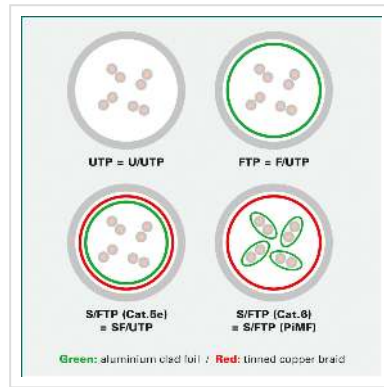

# ROLINE U/FTP Data Center Cable Cat.7, with RJ45 Plug, 500 MHz(Class EA), LSOH, slim, white, 3 m

**Product No.** 21.15.1713  
**Manufacturer** ROLINE  
**Manufacturer No.** 21.15.1713  
**EAN (single piece)** 7630049610767

**Category 7 twisted-pair cable with RJ-45 connectors on both sides. Particularly thin and flexible cable with individual pairs of wires in aluminium-laminated foil for use in confined spaces, such as in data centres.**

- Durable cable thanks to moulded-on bend protection
- Suitable as a cable in patch panels or as device connection cable and intended for use in the LAN
- Contact assignment: 1:1 according to EIA/TIA568, 8 cores
- Structure: 8 cores stranded wire, pairs shielded with alu-laminated foil

## Technical specifications

Manufacturer	ROLINE
Product group	Twisted Pair Cable
Product type	FTP Patch Cord
Colour	white
Length	3 m
Shield type	FTP

Transfer quality	Cat6A / Class EA
Quantity of wires	8
Conductor type	Wire
Crossed	No
Slim cable	Yes
Cable LSOH	Yes
Side 1 Connector Type	RJ-45
Side 1 Connector Gender	Male
Side 2 Connector Type	RJ-45
Side 2 Connector Gender	Male
Connector Type RJ45	Standard
Weight	45.6 g
Height of packaging (single piece)	10 mm
Width of packaging (single piece)	100 mm
Depth of packaging (single piece)	100 mm
Package weight (single piece)	0.02 kg