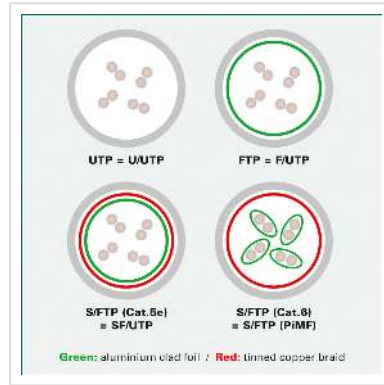

ROLINE U/FTP Data Center Cable Cat.7, with RJ45 Plug, 500 MHz(Class EA), LSOH, slim, white, 1.5 m

Product No.	21.15.1714
Manufacturer	ROLINE
Manufacturer No.	21.15.1714
EAN (single piece)	7630049610743

roline
Designed for Professionals

Cat.6A
Class EA

U/FTP

DATA CENTER
Product

LSOH

Category 7 twisted-pair cable with RJ-45 connectors on both sides. Particularly thin and flexible cable with individual pairs of wires in aluminium-laminated foil for use in confined spaces, such as in data centres.

- Durable cable thanks to moulded-on bend protection
- Suitable as a cable in patch panels or as device connection cable and intended for use in the LAN
- Contact assignment: 1:1 according to EIA/TIA568, 8 cores
- Structure: 8 cores stranded wire, pairs shielded with alu-laminated foil

Technical specifications

Manufacturer	ROLINE
Product group	Twisted Pair Cable
Product type	FTP Patch Cord
Colour	white
Length	1.5 m
Shield type	FTP

Transfer quality	Cat6A / Class EA
Quantity of wires	8
Conductor type	Wire
Crossed	No
Slim cable	Yes
Cable LSOH	Yes
Side 1 Connector Type	RJ-45
Side 1 Connector Gender	Male
Side 2 Connector Type	RJ-45
Side 2 Connector Gender	Male
Connector Type RJ45	Standard
Weight	25.7 g
Height of packaging (single piece)	30 mm
Width of packaging (single piece)	150 mm
Depth of packaging (single piece)	190 mm
Package weight (single piece)	0.028 kg