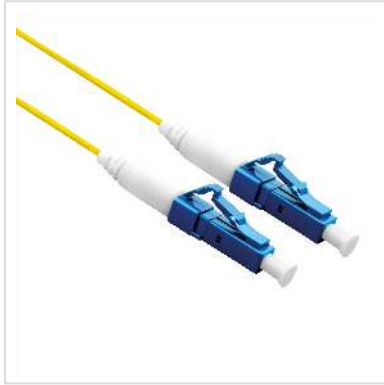

# ROLINE Fibre Optic Jumper Cable 9/125µm, OS2, LC/LC, UPC, simplex, LSOH, yellow, 1 m

<b>Product No.</b>	21.15.8841
<b>Manufacturer</b>	ROLINE
<b>Manufacturer No.</b>	21.15.8841
<b>EAN (single piece)</b>	7611990114863

## ROLINE LSOH fiber optic patch cable with single mode fibers in OS2 quality.

- Connects optical fibre socket to switch/router/internet box
- Suitable for high-speed Internet
- Fiber optic patch cable simplex with single mode fibers in OS2 quality