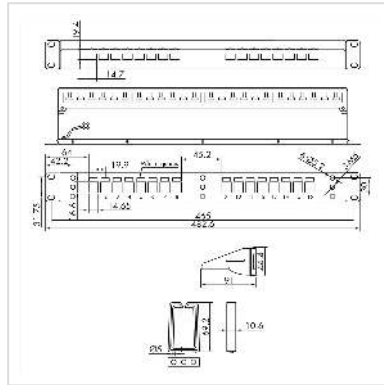

ROLINE Keystone 19" Module Frame, 16 Ports, shielded, black

Product No.	26.11.0363
Manufacturer	ROLINE
Manufacturer No.	26.11.0363
EAN (single piece)	7630049627017

19" keystone patch panel 16 ports as shielded version

- 19" Patch panel module frame for FTP Cat.5 / Cat.6 RJ-45 keystone jacks
- Assembling of cables and keystones takes place over LSA-plus
- Color code on the keystone jacks, based on the standard EIA/TIA 568A and 568B
- Color: black
- Remark: Keystones are not included. Please order them separately.

Technical specifications

Manufacturer	ROLINE
Product group	Connection technology TP
Product type	Patchpanel Cat.6 / Class E
Colour	black
Shield type	Screened
Transfer quality	Cat6 / Class E
Cabinet system	19"-Technique
Quantity of ports	max. 16
Assembly cable connection	Krone LSAplus
Modular assembly	yes

Connection direction	Straight
Height	44.4 mm
Width	482.6 mm
Depth	91 mm
Weight	750 g
Height of packaging (single piece)	50 mm
Width of packaging (single piece)	60 mm
Depth of packaging (single piece)	500 mm
Package weight (single piece)	0.84 kg