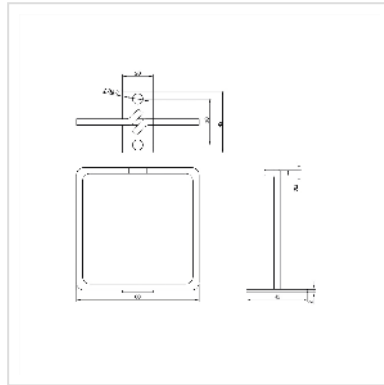

19" Cable Manager, 80x80mm, metal, Mounting central, cable entry central

Product No.	26.30.0017
Manufacturer	ROLINE
Manufacturer No.	26.30.0017
EAN (single piece)	7630049624726

ROLINE 19" cable manager with curved opening for easy cable routing - the 140x100mm cable manager offers plenty of space for your cable harnesses and ensures tidy network technology in your server cabinet

- For mounting on 19" panel/slide mounts
- Helps with the clean cabling of your network technology
- Cable routing laterally in front of the 19" bracket
- Cable manager with 5mm metal thickness, galvanized; angle welded

Technical specifications

Manufacturer	ROLINE
Product group	19"-/10"-Cable management
Product type	Cable lug
Colour	silver
Scope of delivery	Cable Manager
Height	80 mm
Width	80 mm
Depth	42 mm
Weight	41.9 g

Height of packaging (single piece)	20 mm
Width of packaging (single piece)	90 mm
Depth of packaging (single piece)	80 mm
Package weight (single piece)	0.059 kg