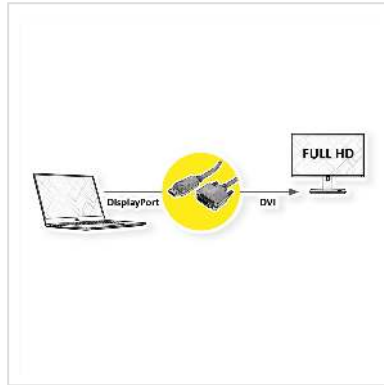

VALUE DisplayPort Cable, DP-DVI (24+1), LSOH, M/M, black, 1.5 m

Product No.	11.99.5608
Manufacturer	VALUE
Manufacturer No.	11.99.5608
EAN (single piece)	7611990197224

2K

• DisplayPort is a digital display interface standard that defines a new digital audio/video interconnection. The intention of the DisplayPort is to be used primarily between a computer and its display monitor, or a computer and a home-theater.

• Compliant DP v1.1 (max. 2560 x 1600 @60Hz)

Halogen-free, flame retardant, low smoke.

Remark: The DisplayPort to DVI cable is only working in one direction: the DisplayPort plug has to be connected to the source device (e.g. graphic card)

Technical specifications

Manufacturer	VALUE
Product group	Cable
Product type	DP-DVI cable
Colour	black
Length	1.5 m
Transfer quality	DisplayPort v1.1

Max. resolution	1920 x 1080 / 1920 x 1200 @60Hz (2K, Full HD)
Side 1 Connector Type	DisplayPort
Side 1 Connector Gender	Male
Side 2 Connector Type	DVI-D 24+1, Dual-Link
Side 2 Connector Gender	Male
Area of application	External
Cable shielding	Screened
Hand locking screws	yes
Material (external cable mantle)	LSOH
Cable LSOH	yes
Weight	90.3 g
Height of packaging (single piece)	20 mm
Width of packaging (single piece)	170 mm
Depth of packaging (single piece)	170 mm
Package weight (single piece)	0.13 kg