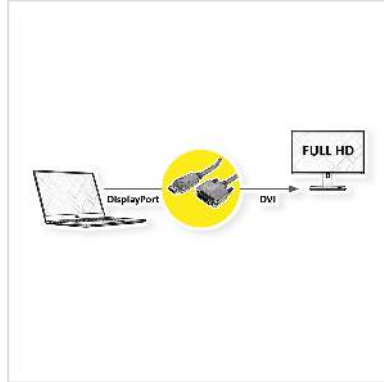

# VALUE DisplayPort Cable, DP-DVI-D, M/M, black, 3 m

<b>Product No.</b>	11.99.5611
<b>Manufacturer</b>	VALUE
<b>Manufacturer No.</b>	11.99.5611
<b>EAN (single piece)</b>	7611990126699

**2K**

**Connect your graphics card to a monitor with DVI connection via DisplayPort - with a maximum resolution of up to 1920x1080 @60Hz!**

- DVI is the standard for digital video transmission in the computer sector.
- Display Port is the new standard for digital audio/video transmission in the TV and multimedia sector, e. g. for connecting a monitor with DVI interface to a graphic card with DisplayPort connection. The DisplayPort is signal compatible to DVI.
- Cable with one DisplayPort connector and one DVI connector

## Technical specifications

Manufacturer	VALUE
Product group	Cable
Product type	DP-DVI cable
Colour	black
Length	3 m
Transfer quality	DisplayPort v1.1
Max. resolution	1920 x 1080 / 1920 x 1200 @60Hz (2K, Full HD)
Side 1 Connector Type	DisplayPort

Side 1 Connector Gender	Male
Side 2 Connector Type	DVI-D 24+1, Dual-Link
Side 2 Connector Gender	Male
Area of application	External
Cable shielding	Screened
Hand locking screws	yes
Cable LSOH	no
Weight	210.2 g
Height of packaging (single piece)	25 mm
Width of packaging (single piece)	160 mm
Depth of packaging (single piece)	160 mm
Package weight (single piece)	0.2 kg