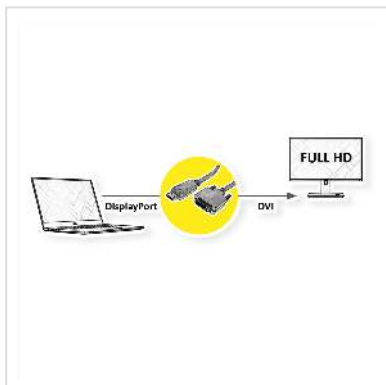

# VALUE DisplayPort Cable, DP-DVI-D, M/M, black, 5 m

<b>Product No.</b>	11.99.5612
<b>Manufacturer</b>	VALUE
<b>Manufacturer No.</b>	11.99.5612
<b>EAN (single piece)</b>	7611990126897

**2K**

**Connect your graphics card to a monitor with DVI connection via DisplayPort - with a maximum resolution of up to 1920x1080 @60Hz!**

- DVI is the standard for digital video transmission in the computer sector.
- Display Port is the new standard for digital audio/video transmission in the TV and multimedia sector, e. g. for connecting a monitor with DVI interface to a graphic card with DisplayPort connection. The DisplayPort is signal compatible to DVI.
- Cable with one DisplayPort connector and one DVI connector

## Technical specifications

Manufacturer	VALUE
Product group	Cable
Product type	DP-DVI cable
Colour	black
Length	5 m
Transfer quality	DisplayPort v1.1
Max. resolution	1920 x 1080 / 1920 x 1200 @60Hz (2K, Full HD)
Side 1 Connector Type	DisplayPort

Side 1 Connector Gender	Male
Side 2 Connector Type	DVI-D 24+1, Dual-Link
Side 2 Connector Gender	Male
Area of application	External
Cable shielding	Screened
Hand locking screws	yes
Cable LSOH	no
Weight	295.5 g
Height of packaging (single piece)	50 mm
Width of packaging (single piece)	170 mm
Depth of packaging (single piece)	180 mm
Package weight (single piece)	0.4 kg