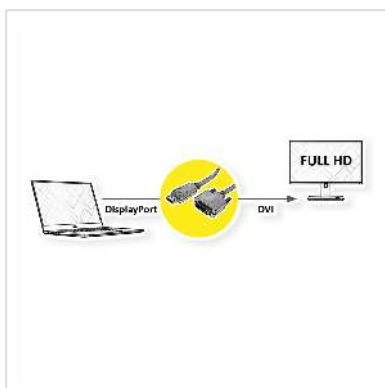

2K

Connect your graphics card to a monitor with DVI connection via DisplayPort - with a maximum resolution of up to 1920x1080 @60Hz!

- DVI is the standard for digital video transmission in the computer sector.
- Display Port is the new standard for digital audio/video transmission in the TV and multimedia sector, e. g. for connecting a monitor with DVI interface to a graphic card with DisplayPort connection. The DisplayPort is signal compatible to DVI.
- Cable with one DisplayPort connector and one DVI connector
- Compliant DP v1.1 (max. 2560 x 1600 @60Hz)

Halogen-free, flame retardant, low smoke.

Technical specifications

| | |
|---------------|--------------|
| Manufacturer | VALUE |
| Product group | Cable |
| Product type | DP-DVI cable |
| Colour | black |
| Length | 3 m |

| | |
|------------------------------------|---|
| Transfer quality | DisplayPort v1.1 |
| Max. resolution | 1920 x 1080 / 1920 x 1200 @60Hz (2K, Full HD) |
| Side 1 Connector Type | DisplayPort |
| Side 1 Connector Gender | Male |
| Side 2 Connector Type | DVI-D 24+1, Dual-Link |
| Side 2 Connector Gender | Male |
| Area of application | External |
| Cable shielding | Screened |
| Hand locking screws | yes |
| Material (external cable mantle) | LSOH |
| Cable LSOH | yes |
| Weight | 137.1 g |
| Height of packaging (single piece) | 35 mm |
| Width of packaging (single piece) | 150 mm |
| Depth of packaging (single piece) | 170 mm |
| Package weight (single piece) | 0.2 kg |