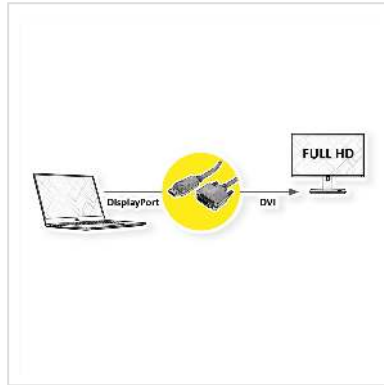

# VALUE DisplayPort Cable, DP-DVI (24+1), LSOH, M/M, black, 5 m

<b>Product No.</b>	11.99.5617
<b>Manufacturer</b>	VALUE
<b>Manufacturer No.</b>	11.99.5617
<b>EAN (single piece)</b>	7611990129751

**2K**

**Connect your graphics card to a monitor with DVI connection via DisplayPort - with a maximum resolution of up to 1920x1080 @60Hz!**

- DVI is the standard for digital video transmission in the computer sector.
- Display Port is the new standard for digital audio/video transmission in the TV and multimedia sector, e. g. for connecting a monitor with DVI interface to a graphic card with DisplayPort connection. The DisplayPort is signal compatible to DVI.
- Cable with one DisplayPort connector and one DVI connector
- Compliant DP v1.1 (max. 2560 x 1600 @60Hz)

## Technical specifications

Manufacturer	VALUE
Product group	Cable
Product type	DP-DVI cable
Colour	black
Length	5 m

Transfer quality	DisplayPort v1.1
Max. resolution	1920 x 1080 / 1920 x 1200 @60Hz (2K, Full HD)
Side 1 Connector Type	DisplayPort
Side 1 Connector Gender	Male
Side 2 Connector Type	DVI-D 24+1, Dual-Link
Side 2 Connector Gender	Male
Area of application	External
Cable shielding	Screened
Hand locking screws	yes
Material (external cable mantle)	LSOH
Cable LSOH	yes
Weight	303 g
Height of packaging (single piece)	40 mm
Width of packaging (single piece)	170 mm
Depth of packaging (single piece)	150 mm
Package weight (single piece)	0.3 kg