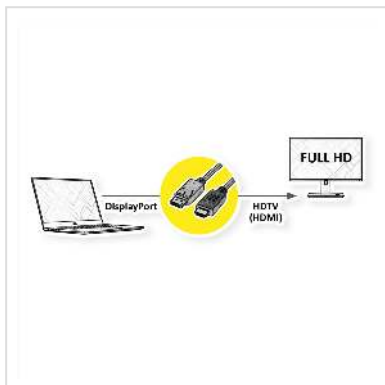

VALUE DisplayPort Cable, DP - HDTV, M/M, black, 1.5 m

Product No.	11.99.5779
Manufacturer	VALUE
Manufacturer No.	11.99.5779
EAN (single piece)	7611990191390

2K

DisplayPort to HDTV cable for transferring content from your graphics card (DisplayPort) to your TV (HDTV) - with a quality of up to 1920x1080 @60Hz, incl. audio transmission!

- HDTV is the standard for digital video transmission in the TV/multimedia sector for e. g.: Connection of a TV set with HDMI interface to a playback device with DisplayPort connection.
- Cable with one DisplayPort and one HDTV plug.
- Note: A DisplayPort HDTV cable can only be used in one direction: the DisplayPort connector can only be used on the data source side (e.g. graphics card).

Technical specifications

Manufacturer	VALUE
Product group	Cable
Product type	DP HDTV cable
Colour	black
Length	1.5 m
Transfer quality	DisplayPort v1.1

Max. resolution	1920 x 1080 / 1920 x 1200 @60Hz (2K, Full HD)
side 1 connector	DisplayPort Stecker
side 2 connector	HDTV M
Side 1 Connector Type	DisplayPort
Side 1 Connector Gender	Male
Side 2 Connector Type	HDTV
Side 2 Connector Gender	Male
Area of application	External
Cable shielding	Screened
Weight	95 g
Height of packaging (single piece)	30 mm
Width of packaging (single piece)	160 mm
Depth of packaging (single piece)	160 mm
Package weight (single piece)	0.2 kg