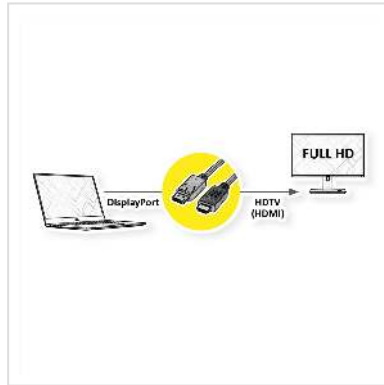

# VALUE DisplayPort Cable, DP - HDTV, M/M, black, 2 m

<b>Product No.</b>	11.99.5781
<b>Manufacturer</b>	VALUE
<b>Manufacturer No.</b>	11.99.5781
<b>EAN (single piece)</b>	7611990134182

**2K**

**DisplayPort to HDTV cable for transferring content from your graphics card (DisplayPort) to your TV (HDTV) - with a quality of up to 1920x1080 @60Hz, incl. audio transmission!**

- HDTV is the standard for digital video transmission in the TV/multimedia sector for e. g.: Connection of a TV set with HDMI interface to a playback device with DisplayPort connection.
- Cable with one DisplayPort and one HDTV plug. DisplayPort is signal compatible with HDMI.
- Note: A DisplayPort HDTV cable can only be used in one direction: the DisplayPort connector can only be used on the data source side (e.g. graphics card).

## Technical specifications

Manufacturer	VALUE
Product group	Cable
Product type	DP HDTV cable
Colour	black
Length	2 m
Transfer quality	DisplayPort v1.1
Max. resolution	1920 x 1080 / 1920 x 1200 @60Hz (2K, Full HD)

side 1 connector	DisplayPort M
side 2 connector	HDTV M
Side 1 Connector Type	DisplayPort
Side 1 Connector Gender	Male
Side 2 Connector Type	HDTV
Side 2 Connector Gender	Male
Area of application	External
Cable shielding	Screened
Weight	128.1 g
Height of packaging (single piece)	15 mm
Width of packaging (single piece)	120 mm
Depth of packaging (single piece)	140 mm
Package weight (single piece)	0.1 kg