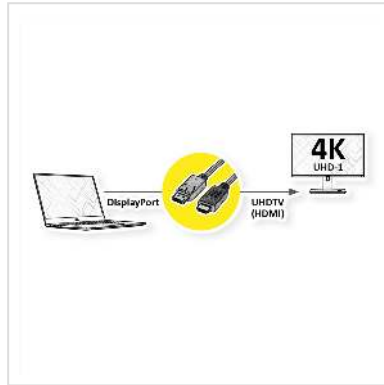

# VALUE DisplayPort Cable, DP - UHDTV, M/M, black, 5 m

<b>Product No.</b>	11.99.5788
<b>Manufacturer</b>	VALUE
<b>Manufacturer No.</b>	11.99.5788
<b>EAN (single piece)</b>	7611990149926

**DisplayPort to UHDTV cable for transferring content from your graphics card (DisplayPort) to your TV (UHDTV) - with a quality of up to 3840x2160 @60Hz, incl. audio transmission!**

- UHDTV is the standard for digital video transmission in the TV/multimedia sector for e. g.: Connection of a TV set with HDMI interface to a playback device with DisplayPort connection.
- Cable with one DisplayPort and one HDTV plug. DisplayPort is signal compatible with HDMI.
- Note: A DisplayPort UHDTV cable can only be used in one direction: the DisplayPort connector can only be used on the data source side (e.g. graphics card).

## Technical specifications

Manufacturer	VALUE
Product group	Cable
Product type	DP UHDTV cable
Colour	black
Length	5 m
Transfer quality	DisplayPort v1.2

Max. resolution	3840 x 2160 @60Hz (4K, UHD-1)
-----------------	-------------------------------