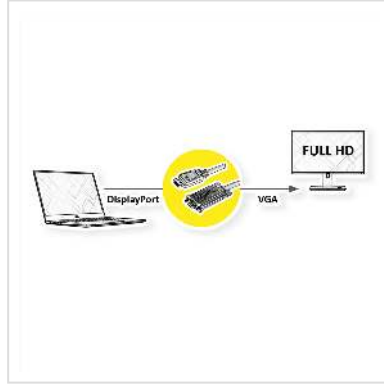

VALUE Cable DisplayPort - VGA, M / M, black, 1 m

Product No.	11.99.5800
Manufacturer	VALUE
Manufacturer No.	11.99.5800
EAN (single piece)	7630049616288

DisplayPort to VGA cable for connecting a graphics card with DP to a monitor with VGA connector - with a resolution of up to 1920x1080@60Hz!

- For connecting a graphic card with DisplayPort connector to a VGA monitor
- Supports maximum resolutions of up to 1920x1080 @60Hz
- The lock mechanisms of DP and VGA prevent the plugs from slipping out of the source/display and secure the connection
- Connectors: DisplayPort Male and VGA Male
- Remark: The DisplayPort-VGA cable is only working in one direction: the DisplayPort plug has to be connected to the source device (e.g. graphic card)

Technical specifications

Manufacturer	VALUE
Product group	Video Cable
Product type	DisplayPort-VGA Adapter
Colour	black
Length	1 m
Max. resolution	1920 x 1080 / 1920 x 1200 @60Hz (2K, Full HD)

Side 1 Connector Type	DisplayPort
Side 1 Connector Gender	Male
Side 2 Connector Type	HD D-Sub 15-pin (HD-15), VGA
Side 2 Connector Gender	Male
Area of application	External
Hand locking screws	Yes
Weight	89.8 g
Height of packaging (single piece)	40 mm
Width of packaging (single piece)	170 mm
Depth of packaging (single piece)	190 mm
Package weight (single piece)	0.12 kg