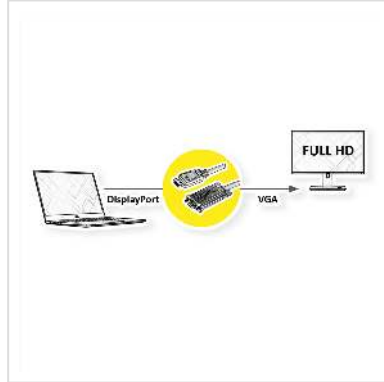

VALUE Cable DisplayPort - VGA, M / M, black, 3 m

| | |
|---------------------------|---------------|
| Product No. | 11.99.5803 |
| Manufacturer | VALUE |
| Manufacturer No. | 11.99.5803 |
| EAN (single piece) | 7630049616318 |

DisplayPort to VGA cable for connecting a graphics card with DP to a monitor with VGA connector - with a resolution of up to 1920x1080@60Hz!

- For connecting a graphic card with DisplayPort connector to a VGA monitor
- Supports maximum resolutions of up to 1920x1080 @60Hz
- The lock mechanisms of DP and VGA prevent the plugs from slipping out of the source/display and secure the connection
- Connectors: DisplayPort Male and VGA Male
- Remark: The DisplayPort-VGA cable is only working in one direction: the DisplayPort plug has to be connected to the source device (e.g. graphic card)

Technical specifications

| | |
|-----------------|---|
| Manufacturer | VALUE |
| Product group | Video Cable |
| Product type | DisplayPort-VGA Adapter |
| Colour | black |
| Length | 3 m |
| Max. resolution | 1920 x 1080 / 1920 x 1200 @60Hz (2K, Full HD) |

| | |
|------------------------------------|------------------------------|
| Side 1 Connector Type | DisplayPort |
| Side 1 Connector Gender | Male |
| Side 2 Connector Type | HD D-Sub 15-pin (HD-15), VGA |
| Side 2 Connector Gender | Male |
| Area of application | External |
| Hand locking screws | Yes |
| Weight | 188.2 g |
| Height of packaging (single piece) | 40 mm |
| Width of packaging (single piece) | 170 mm |
| Depth of packaging (single piece) | 190 mm |
| Package weight (single piece) | 0.24 kg |