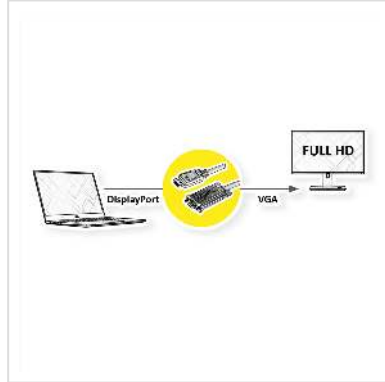

## DisplayPort to VGA cable for connecting a graphics card with DP to a monitor with VGA connector - with a resolution of up to 1920x1080@60Hz!

- For connecting a graphic card with DisplayPort connector to a VGA monitor
- Supports maximum resolutions of up to 1920x1080 @60Hz
- The lock mechanisms of DP and VGA prevent the plugs from slipping out of the source/display and secure the connection
- Connectors: DisplayPort Male and VGA Male
- Remark: The DisplayPort-VGA cable is only working in one direction: the DisplayPort plug has to be connected to the source device (e.g. graphic card)

### Technical specifications

|                 |   |
|-----------------|---|
| Manufacturer    | VALUE   |
| Product group   | Video Cable                                   |
| Product type    | DisplayPort-VGA Adapter                       |
| Colour          | black   |
| Length          | 5 m   |
| Max. resolution | 1920 x 1080 / 1920 x 1200 @60Hz (2K, Full HD) |

|                                    |                              |
|------------------------------------|------------------------------|
| Side 1 Connector Type              | DisplayPort                  |
| Side 1 Connector Gender            | Male                         |
| Side 2 Connector Type              | HD D-Sub 15-pin (HD-15), VGA |
| Side 2 Connector Gender            | Male                         |
| Area of application                | External                     |
| Hand locking screws                | Yes                          |
| Weight                             | 297.3 g                      |
| Height of packaging (single piece) | 50 mm                        |
| Width of packaging (single piece)  | 180 mm                       |
| Depth of packaging (single piece)  | 180 mm                       |
| Package weight (single piece)      | 0.35 kg                      |