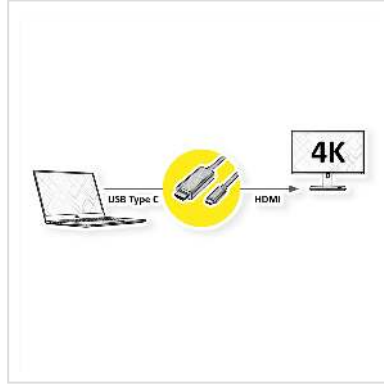

**Connect your Macbook, Ultrabook, Notebook/Laptop or PC with USB Type C connector to an HDMI monitor, TV or projector with HDMI - with a maximum resolution of 3840x2160 @60Hz!**

- USB 3.1 Type C to HDMI cable for Macbook, Ultrabook, Notebook/Laptop or PC
- This adapter allows you to mirror or extend the display of your device to any HDMI-enabled TV, projector or display
- Portable design
- No power adapter required
- Maximum resolution: 3840x2160 @60Hz
- Connectors: HDMI Female and Type C Male
- Cable length: 2 m

## Technical specifications

|                        |                                   |
|------------------------|-----------------------------------|
| Manufacturer           | VALUE                             |
| Product group          | Adapters, Terminators, Converters |
| Product type           | USB-HDMI Adapter                  |
| Colour                 | black                             |
| Length                 | 2 m                               |
| Max. resolution        | 3840 x 2160 @60Hz (4K, UHD-1)     |
| Side 1 connection (PC) | Typ C Male                        |

|                                       |                    |
|---------------------------------------|--------------------|
| Side 2 connection<br>(Peripherals)    | HDMI Male          |
| Side 1 Connector Type                 | USB Type C (USB-C) |
| Side 1 Connector<br>Gender            | Male               |
| Side 2 Connector Type                 | HDMI Type A        |
| Side 2 Connector<br>Gender            | Male               |
| Area of application                   | External           |
| Weight                                | 68.4 g             |
| Height of packaging<br>(single piece) | 20 mm              |
| Width of packaging<br>(single piece)  | 150 mm             |
| Depth of packaging<br>(single piece)  | 170 mm             |
| Package weight (single<br>piece)      | 0.007 kg           |