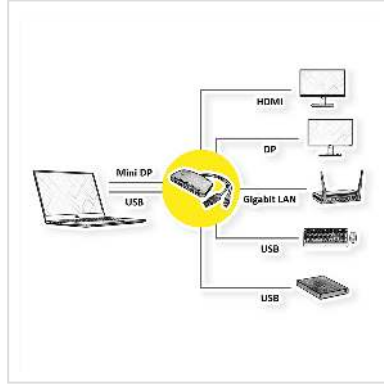

VALUE USB 3.2 Gen 1 Mini DP Docking Station

Product No.	12.99.1041
Manufacturer	VALUE
Manufacturer No.	12.99.1041
EAN (single piece)	7611990148677

Docking station for your notebook - the solution if you need more interfaces for your notebook.

Extend the number of USB 3.0 interfaces, get another video interface and connect to a network - all with this docking station.

- Connects to the notebook via USB 3.0 (upstream) and Mini DP
- USB 3.0 Mini DP docking station
- Upstream connection: 1x USB3.0
- Downstream connection 2x USB3.0
- HDMI port with a resolution: up to 1920 x 1080
- 1x RJ45 Ethernet port (Ethernet 10/100) network can be accessed through the USB port
- Power Mode: Bus-powered
- Supported Operating System: Windows 7/ 8/ 8.1/10 and Mac OS 10
- Dimensions: 305 x 120 x 20 mm
- Contents: Adapter

Connectors front side:

- 2x USB3.0 Type A F for connection of computer/notebook peripherals (printer, scanner...)
- 1x HDMI F port for video output
- 1x DP F port for video output
- 1x RJ45 - 10/100 Ethernet LAN port

Technical specifications	
Manufacturer	VALUE
Product group	Adapters, Terminators, Converters
Product type	Notebook-Docking-Station
Colour	black
Scope of delivery	Docking station
Side 1 connection (PC)	USB type A connector on integrated cable, mini DP connector on integrated cable
Side 2 connection (Peripherals)	2x USB type A F, 1x HDMI F, 1x DP, 1x RJ45 F
Side 1 Connector Type	USB 3 Type A
Side 1 Connector Gender	Male
Side 2 Connector Type	HDMI Type A USB 3 Type A DisplayPort RJ-45
Area of application	External
Dimensions (HxWxD)	305 x 120 x 20 mm
Technical particularity	10/100/1000 MBit/s LAN
Height	305 mm
Width	120 mm
Depth	20 mm
Weight	106.6 g
Height of packaging (single piece)	20 mm
Width of packaging (single piece)	150 mm