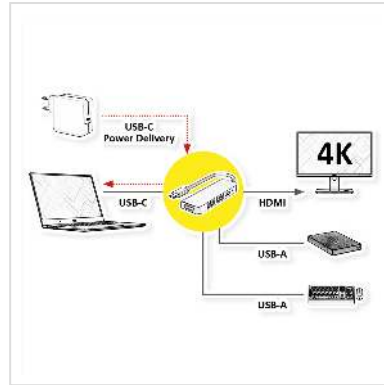

# VALUE Dockingstation Type C, 1x HDMI 4K30, 1x USB 3.2 Gen1 Type A, 1x USB 2.0 Type A, 1x Type C PD (Power Delivery)

<b>Product No.</b>	12.99.1146
<b>Manufacturer</b>	VALUE
<b>Manufacturer No.</b>	12.99.1146
<b>EAN (single piece)</b>	7630049640801

**Connect your Macbook, Ultrabook, Notebook/Laptop or PC with USB Type C interface to a HDMI display/monitor or projector (max. resolution 3840x2160 @30Hz). Also, you can connect USB devices to the additional USB-A Ports (1x USB 3.2 Gen 1 / USB 3.0 and 1x USB 2.0), while charging your device simultaneously over the Type-C PD (Power Delivery) port!**

- Connect your device with USB Type C port to a HDMI display/monitor or projector
- 1x HDMI port with a resolution of up to 3840x2160 @30Hz
- 1x USB 3.2 Gen 1 / USB 3.0 (5 Gbps)
- 1x USB 2.0 (480 Mbps)
- USB Type-C PD (Power Delivery) up to 100 Watts
- Portable design
- No power adapter required

## Technical specifications

Manufacturer	VALUE
Product group	Adapters, Terminators, Converters
Product type	Notebook-Docking-Station
Colour	grey
Length	0.1 m
Scope of delivery	Docking Station
Max. resolution	3840 x 2160 @30Hz (4K, Full HD)
Side 1 connection (PC)	USB Type C
Side 2 connection (Peripherals)	1x HDMI 4K30, 1x USB 3.2 Gen1 Type A, 1x USB 2.0 Type A, 1x Type C PD (Power Delivery)
Side 1 Connector Type	USB Type C (USB-C)
Side 1 Connector Gender	Male
Side 2 Connector Type	HDMI Type A USB 3 Type A USB 2.0 Type A USB Type C PD (Power Delivery)
Side 2 Connector Gender	Female
Area of application	External
Dimensions (HxWxD)	10 x 27 x 80 mm
Technical particularity	Power Delivery Function (100W)
Height	10 mm
Width	27 mm
Depth	80 mm
Weight	29 g
Height of packaging (single piece)	20 mm
Width of packaging (single piece)	100 mm
Depth of packaging (single piece)	170 mm