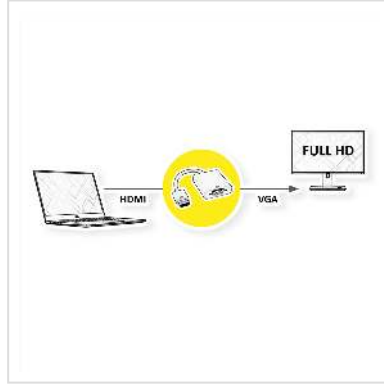

VALUE Cableadapter, HDMI M - VGA F

Product No.	12.99.3114
Manufacturer	VALUE
Manufacturer No.	12.99.3114
EAN (single piece)	7611990129980

- HDMI to VGA Cableadapter provides you the interoperability of notebooks/laptops systems (with a HDMI out interface) with analog projectors/ displays (with VGA connector).
- Connect the laptop to an extended display (with VGA connector) or in mirrored mode with VGA projectors.
- Maximum resolution: 1920 x 1080
- Length: 0.15m
- Color: black

What are the benefits of using Active adapters and converters?

Active products can have a huge advantage when working with long cable runs and video conversion applications. In terms of video converters, active units generally have hardware inside to improve your image.

Technical specifications

Manufacturer	VALUE
Product group	Adapters, Terminators, Converters
Product type	HDMI-VGA Adapter
Colour	black
Length	0.15 m

Max. resolution	1920 x 1080 / 1920 x 1200 @60Hz (2K, Full HD)
Side 1 connection (PC)	HDMI Male
Side 2 connection (Peripherals)	VGA Female
Side 1 Connector Type	HDMI Type A
Side 1 Connector Gender	Male
Side 2 Connector Type	HD D-Sub 15-pin (HD-15), VGA
Side 2 Connector Gender	Female
Active / Passive	Active
Conversion direction	HDMI-VGA
Area of application	External
Dimensions (HxWxD)	14 x 44 x 44 mm
Height	14 mm
Width	44 mm
Depth	44 mm
Weight	36.9 g
Height of packaging (single piece)	10 mm
Width of packaging (single piece)	150 mm
Depth of packaging (single piece)	100 mm
Package weight (single piece)	0.06 kg