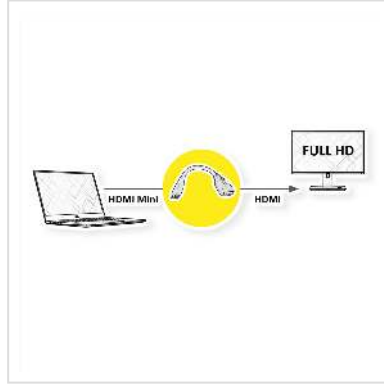

# VALUE Cableadapter, HDMI F - HDMI Mini M

<b>Product No.</b>	12.99.3120
<b>Manufacturer</b>	VALUE
<b>Manufacturer No.</b>	12.99.3120
<b>EAN (single piece)</b>	7611990128945

Have you got a regular HDMI cable but you want to connect a device with HDMI Mini connection?

Then you don't have to buy a new cable. Just use this HDMI Adapter.

- Easy and cheap solution!

## Technical specifications

Manufacturer	VALUE
Product group	Adapters, Terminators, Converters
Product type	HDMI-HDMI Mini adapter cable
Colour	black
Length	0.15 m
Max. resolution	1920 x 1080 / 1920 x 1200 @60Hz (2K, Full HD)
Side 1 connection (PC)	HDMI Female
Side 2 connection (Peripherals)	HDMI Mini Male
Side 1 Connector Type	HDMI Type C (Mini)

Side 1 Connector Gender	Male
Side 2 Connector Type	HDMI Type A
Side 2 Connector Gender	Female
Active / Passive	Passive
Area of application	External
Weight	18.8 g
Height of packaging (single piece)	20 mm
Width of packaging (single piece)	100 mm
Depth of packaging (single piece)	160 mm
Package weight (single piece)	0.02 kg