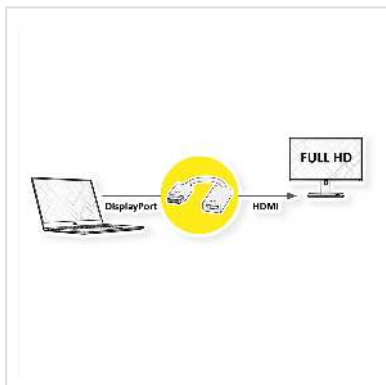

# VALUE Cableadapter, DP M - HDMI F

<b>Product No.</b>	12.99.3138
<b>Manufacturer</b>	VALUE
<b>Manufacturer No.</b>	12.99.3138
<b>EAN (single piece)</b>	7630049610293

**DisplayPort to HDMI cable adapter for connecting a graphics card with DP to a monitor with HDMI connection - with a resolution of up to 1920x1080 / 1920x1200 @60Hz!**

- If you want to connect a graphic card with DisplayPort Female to a monitor by using a HDMI cable, you need this DisplayPort to HDMI adapter
- Connectors: DisplayPort Male, HDMI Female
- Remark: The DisplayPort-HDMI adapter is only working in one direction: the DisplayPort plug has to be connected to the source device (e.g. graphic card)

## Technical specifications

Manufacturer	VALUE
Product group	Adapters, Terminators, Converters
Product type	DisplayPort-HDMI Adapter
Colour	black
Length	0.15 m
Max. resolution	1920 x 1080 / 1920 x 1200 @60Hz (2K, Full HD)
Side 1 connection (PC)	DisplayPort Male

Side 2 connection (Peripherals)	HDMI Female
Side 1 Connector Type	DisplayPort
Side 1 Connector Gender	Male
Side 2 Connector Type	HDMI Type A
Side 2 Connector Gender	Female
Active / Passive	Passive
Area of application	External
Dimensions (HxWxD)	14 x 44 x 44 mm
Height	14 mm
Width	44 mm
Depth	44 mm
Weight	23.3 g
Height of packaging (single piece)	30 mm
Width of packaging (single piece)	150 mm
Depth of packaging (single piece)	160 mm
Package weight (single piece)	0.028 kg