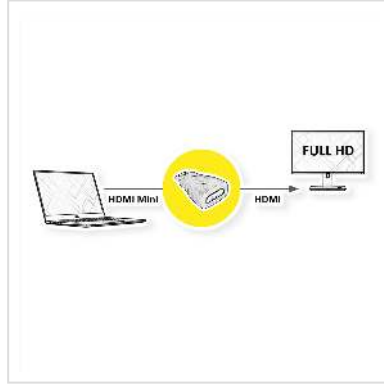

# VALUE Adapter, HDMI F - HDMI Mini M

<b>Product No.</b>	12.99.3152
<b>Manufacturer</b>	VALUE
<b>Manufacturer No.</b>	12.99.3152
<b>EAN (single piece)</b>	7611990116287

Have you got a regular HDMI cable but you want to connect a device with HDMI Mini connection?

Then you don't have to buy a new cable. Just use this HDMI Adapter.

- Easy and cheap solution!

## Technical specifications

Manufacturer	VALUE
Product group	Adapters, Terminators, Converters
Product type	HDMI-HDMI Mini Adapter
Colour	black
Max. resolution	1920 x 1080 / 1920 x 1200 @60Hz (2K, Full HD)
Side 1 connection (PC)	HDMI Female
Side 2 connection (Peripherals)	HDMI Mini Male
Side 1 Connector Type	HDMI Type C (Mini)
Side 1 Connector Gender	Male

Side 2 Connector Type	HDMI Type A
Side 2 Connector Gender	Female
Active / Passive	Passive
Area of application	External
Weight	8.1 g
Height of packaging (single piece)	12 mm
Width of packaging (single piece)	40 mm
Depth of packaging (single piece)	50 mm
Package weight (single piece)	0.01 kg