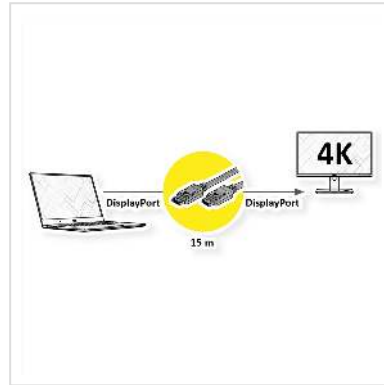

VALUE DisplayPort Active Cable, v1.2, active, M/M, 15 m

Product No.	14.99.3495
Manufacturer	VALUE
Manufacturer No.	14.99.3495
EAN (single piece)	7611990135844

With our UHD (3840x2160 @60Hz) bi-directional DisplayPort cable you can connect up to 15m between your devices. The active cable does not require a separate power supply.

- Total length of the end device distance (e.g. from notebook/laptop to beamer or PC to monitor): 15 meters
- Hardware solution, no software required
- A signal repeater is built into the connectors.
- The practical plug design prevents the cable from slipping out of the DisplayPort socket.
- Bidirectional: the cable can be used independently of the plug-in direction.
- Compliant DP v1.2 (max. 4096 x 2560 @60Hz)

Technical specifications

Manufacturer	VALUE
Product group	Audio / video cable
Product type	DisplayPort extension
Colour	black

Length	15 m
Transfer quality	DisplayPort v1.2
Max. resolution	4096 x 2560 @60Hz (4K)
Side 1 Connector Type	DisplayPort
Side 1 Connector Gender	Male
Side 2 Connector Type	DisplayPort
Side 2 Connector Gender	Male
Weight	862.1 g
Height of packaging (single piece)	80 mm
Width of packaging (single piece)	250 mm
Depth of packaging (single piece)	250 mm
Package weight (single piece)	1.25 kg