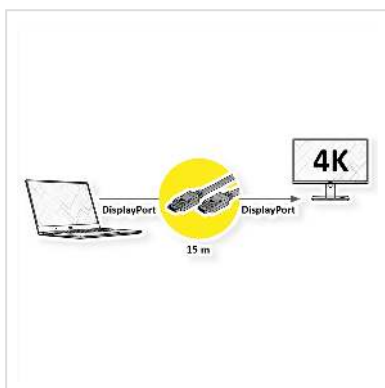

VALUE DisplayPort Active Cable, v1.2, active, M/M, 15 m

Product No.	14.99.3495
Manufacturer	VALUE
Manufacturer No.	14.99.3495
EAN (single piece)	7611990135844

With our UHD (3840x2160 @60Hz) bi-directional DisplayPort cable you can connect up to 15m between your devices. The active cable does not require a separate power supply.

- Total length of the end device distance (e.g. from notebook/laptop to beamer or PC to monitor): 15 meters
- Hardware solution, no software required
- A signal repeater is built into the connectors.
- The practical plug design prevents the cable from slipping out of the DisplayPort socket.
- Bidirectional: the cable can be used independently of the plug-in direction.
- Compliant DP v1.2 (max. 4096 x 2560 @60Hz)

Technical specifications

Manufacturer	VALUE
Product group	Audio / video cable
Product type	DisplayPort extension
Colour	black

Length	15 m
Transfer quality	DisplayPort v1.2
Max. resolution	4096 x 2560 @60Hz (4K)
Side 1 Connector Type	DisplayPort
Side 1 Connector Gender	Male
Side 2 Connector Type	DisplayPort
Side 2 Connector Gender	Male
Weight	862.1 g
Height of packaging (single piece)	80 mm
Width of packaging (single piece)	250 mm
Depth of packaging (single piece)	250 mm
Package weight (single piece)	1.25 kg