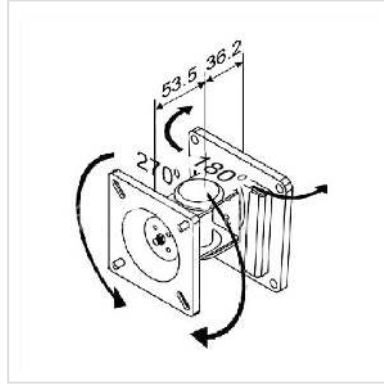

VALUE LCD Monitor Wall Mount Kit, 1 Joint, black

Product No.	17.99.1120
Manufacturer	VALUE
Manufacturer No.	17.99.1120
EAN (single piece)	7611990191369

- For screen sizes: 36 cm up to 61 cm
- Weight capacity: up to 8 kg
- Tiltable: 160° up or down
- Swiveling (Pivot function): 270°
- Meets VESA standard VESA 75 (75x75 mm) and VESA 100 (100x100 mm)
- Material: Cold steel construction
- Colour: Black

Technical specifications

Manufacturer	VALUE
Product group	LCD-Monitor arms
Product type	Monitor Arms, wall mount
Colour	black
Load capacity	8 kg
Quantity of pivots	1
Fixing	wall mount
Maximal arm length	60 mm
Adjustments	Adjustable spring gauge
Number of monitors	1
VESA 75 x 75 mm	yes

VESA 100 x 100 mm	yes
Material group	metal
Weight	658.9 g
Height of packaging (single piece)	120 mm
Width of packaging (single piece)	100 mm
Depth of packaging (single piece)	120 mm
Package weight (single piece)	0.5 kg