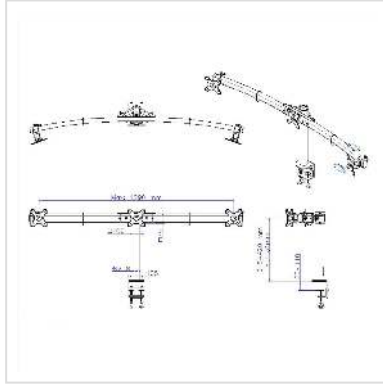

VALUE Triple LCD Arm, Desk Clamp, black

Product No.	17.99.1136
Manufacturer	VALUE
Manufacturer No.	17.99.1136
EAN (single piece)	7611990198450

- Designed for three monitors!
- Each display can be tilted to any angle you need
- Load capacity: up to 8 kg each monitor (up to 69 cm)
- The height of the LCD monitors is adjustable (up to 420 mm)
- Meets VESA 75 (75 x 75 mm) or VESA 100 (100 x 100 mm)
- Arm length: up to 1290 mm
- With a C-clamp for desk mount (30 - 110 mm)

Technical specifications

Manufacturer	VALUE
Product group	LCD-Monitor arms
Product type	Monitor Arms, Desk Clamp
Colour	black
Load capacity	24 kg
Quantity of pivots	5
Fixing	desk clamp
Maximal arm length	1290 mm
Adjustments	Adjustable spring gauge
Inclinable	yes
Height adjustable	yes

Rotatable	yes
Number of monitors	3
VESA 75 x 75 mm	yes
VESA 100 x 100 mm	yes
Material group	metal
Technical particularity	vertically adjustable
Weight	8395.1 g
Height of packaging (single piece)	150 mm
Width of packaging (single piece)	330 mm
Depth of packaging (single piece)	750 mm
Package weight (single piece)	10.171 kg