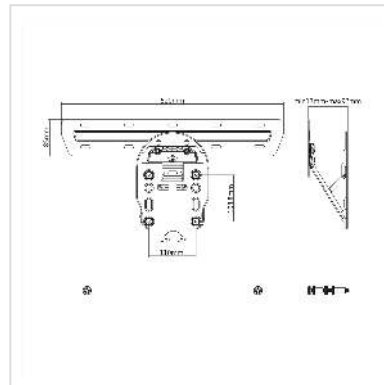

VALUE LCD/Plasma TV Wall Holder, Low Profile, for SAMSUNG Q-Series

Product No.	17.99.1166
Manufacturer	VALUE
Manufacturer No.	17.99.1166
EAN (single piece)	7630049610057

TV Wall mount for Samsung® Q-Series™ (Q7™ / Q8™ / Q9™) monitors with minimum space requirements

- For Samsung® Q-Series™ (Q7, Q8, Q9) screens up to 165.1cm (65")
- Load capacity up to 50 kg
- Fixed suspension
- Very small wall distance : 17 - 92 mm
- Securing against unintentional loosening of the mounting hooks
- tiltability: +3° ~ -3°
- Solid black steel bracket

Technical specifications

Manufacturer	VALUE
Product group	LCD-Monitor arms
Product type	TV Wall Mount
Colour	black
Load capacity	50 kg
Fixing	Wall mount
Inclinable	yes
Rotatable	no

Wall distance	1.7 cm
Number of monitors	1
Max. Screen diagonal (inch)	65 inch
Material group	metal
Technical particularity	Suitable only for Samsung Q Series (Q7 / Q8 / Q9)
Weight	2005.3 g
Height of packaging (single piece)	70 mm
Width of packaging (single piece)	210 mm
Depth of packaging (single piece)	570 mm
Package weight (single piece)	2.5 kg