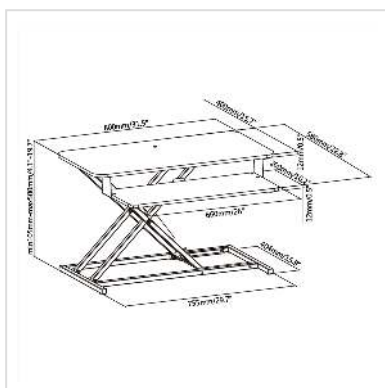

VALUE Adjustable Desktop Workstation, Sit - Stand Up, black

Product No.	17.99.1178
Manufacturer	VALUE
Manufacturer No.	17.99.1178
EAN (single piece)	7630049619333

Turn your office table into an ergonomic, comfortable workspace within seconds. Enables you to switch between sitting and standing (orthopedic and occupational medicine recommended), thus increasing your own health and well-being.

- Steplessly height-adjustable (minimum 105 mm - max 500 mm), thus you can customize your workplace according to your own needs
- Double-sided gas spring lifting mechanism - for easy and effortless height adjustment of the workstation
- With a durable working surface of 800 x 400 mm, this workstation provides enough space for up to two monitors (when a monitor arm is used)
- Ergonomic keyboard / mouse shelf (660 x 260 mm) / max. charge 2 kg
- Maximum depth of 580 mm
- Plate thickness 12 mm
- Maximum load: up to 15 kg
- Rounded corners and edges
- Robust construction
- Color: Black
- Delivery is carton-packed, requires self-assembly only for the keyboard/mouse tray

Technical specifications

Manufacturer	VALUE
Product group	Furniture

Product type	PC workstation
Colour	black
Width table top	80 cm
Depth table top	40 cm
Strength table top	12 mm
Height	50 cm
Width	80 cm
Depth	58 cm
Weight	10238.6 g
Height of packaging (single piece)	200 mm
Width of packaging (single piece)	900 mm
Depth of packaging (single piece)	500 mm
Package weight (single piece)	11.7 kg