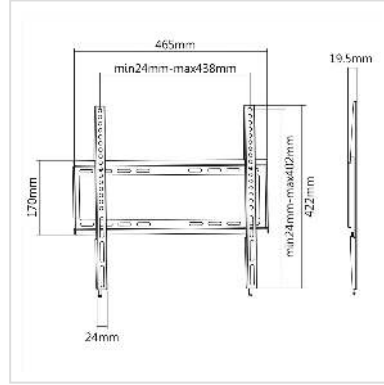

# VALUE LCD/Plasma TV Wall Holder, Low Profile

<b>Product No.</b>	17.99.1202
<b>Manufacturer</b>	VALUE
<b>Manufacturer No.</b>	17.99.1202
<b>EAN (single piece)</b>	7611990150878

This wall mount allows a very discreet installation of a LCD/Plasma TV, perfect for e.g. a wooden wall.

- Weight capacity: up to 35 kg
- Screen Size: 81 cm up to 139 cm
- Low profile - very small distance to wall 19mm
- Material: Steel
- Max. VESA 400 x 400 mm

## Technical specifications

Manufacturer	VALUE
Product group	LCD-Monitor arms
Product type	TV Wall Mount
Colour	black
Load capacity	35 kg
Fixing	Wall mount
Rotatable	no
Number of monitors	1
Max. Screen diagonal (cm)	139 cm

Max. Screen diagonal (inch)	55 inch
Min. Screen diagonal (cm)	81 cm
Min. Screen diagonal (inch)	32 inch
VESA 200 x 200 mm	yes
VESA 300 x 300 mm	yes
VESA 400 x 200 mm	yes
VESA 400 x 400 mm	yes
Material group	metal
Weight	886.4 g
Height of packaging (single piece)	25 mm
Width of packaging (single piece)	180 mm
Depth of packaging (single piece)	475 mm
Package weight (single piece)	1.066 kg