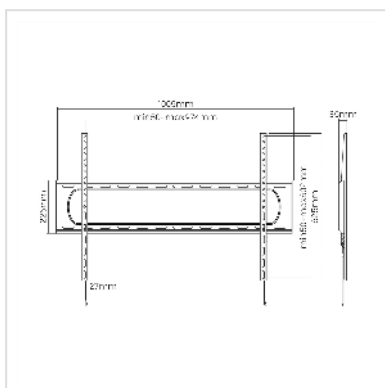

VALUE TV Wall Mount, 35mm Wall Distance, <120kg, <304,8cm (120"), VESA 900x600

Product No.	17.99.1226
Manufacturer	VALUE
Manufacturer No.	17.99.1226
EAN (single piece)	7630049628380

Stable TV wall mount with just 35mm wall distance - the load capacity is up to 120kg and the mount supports maximum VESA 900x600.

- For screens from 60" to 120" (max. VESA 900x600)
- Load capacity up to 120kg
- Very small wall distance of 35mm
- Securing against unintentional loosening of the mounting hooks
- Integrated spirit level

- Material: Steel
- Color: Black
- Dimensions: 35x1005x625mm (1.4"x39.6"x24.6")
- Fit Screen Size: 60"- 120"
- Fits Curved TVs: Yes
- Mounting Hole Pattern: VESA & Universal
- Max. Mounting Hole: 974x602mm
- Weight Capacity: 120kg
- Profile: 35mm (1.4")

Material group	metal
Height	625 mm
Width	1005 mm
Depth	35 mm
Weight	3.3 kg
Height of packaging (single piece)	50 mm
Width of packaging (single piece)	230 mm
Depth of packaging (single piece)	1030 mm
Package weight (single piece)	4 kg