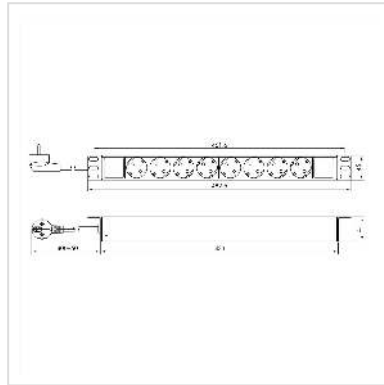

VALUE 19" PDU for Cabinets, 8x, 4000W, CEE 7/3 German Type, 1.8 m

Product No.	19.99.1632
Manufacturer	VALUE
Manufacturer No.	19.99.1632
EAN (single piece)	7630049626997

19" PDU with 8x German Type sockets and supply cable (1.8m) with German Type plug, 1U, for installation in 19" cabinets.

- 19" socket strip (1 U) for installation in 19" cabinets, incl. mounting bracket
- 8 German Type sockets (CEE 7/3)
- Arrangement of sockets: 45°
- Anodised aluminium profile
- Cable type: 1.8m H05VV-F 3G 1.5mm², black
- Maximum load/power: 16A 4000W
- Colour: ALU / black RAL 9005
- Width: 440mm

Technical specifications

Manufacturer	VALUE
Product group	Power Bars
Product type	19" power strip
Colour	black
Length	1.8 m
Function	19" PDU for Cabinets
Mounting form	19" Rackmount

Max. voltage	250V AC
ON/OFF Switch	no
Number of socket pots	8
Quantity of outputs/angles	8 / 45°
Output alignment	Line
Socket type	3P. German, CEE 7/3, Type-F
Material (casing)	Aluminium
Colour (Design profile)	RAL 9005 black
Connection cable	H05VV-F 3G 1,5mm ²
Connector plug	CEE 7/7 German Type
Plug type	3P. German, CEE 7/7, Type-E/F
Regional use	Germany, Austria, Netherlands
Mains connection	Protective contact plug, Type-E/F
Height	45 mm
Width	482.6 mm
Depth	45 mm
Weight	800 g
Height of packaging (single piece)	60 mm
Width of packaging (single piece)	90 mm
Depth of packaging (single piece)	500 mm
Package weight (single piece)	0.87 kg