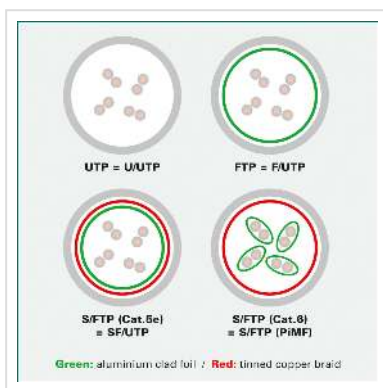

Prepared shielded Twisted Pair cable with RJ-45 connectors on both sides. Used as patch cable in wiring cabinet or as direct connection cable between devices. Flexible cable suitable for narrow bending. Contact settings 1:1, according to EIA/TIA 568, 8 wires. Construction: 8 wires stranded copper wire, braided shield. Impedance:100 Ohm. Cable jacketing: LSOH - Low Smoke Zero Halogen - cable emits limited smoke and no halogens when exposed to high sources of heat. For a structured cabling system we recommend to use the following components: ROLINE Cat.6 S/FTP Cable, Solid Wire, LSOH: 21.15.1889. VALUE Cat.6 Flush/Surface Mount Wall Jack, shielded, white: 25.99.8492/25.99.8392. VALUE Cat.6 19" Patch Panel, 24 Ports, shielded: 26.99.0353 (black), 26.99.0354 (grey). VALUE Cat.6 S/FTP Patch Cord, LSOH, grey, 5 m: 21.99.0705. Our in-house laboratory has tested this cable-plug combination, in a Channel of 100 meters, in compliance with Class E specifications.

Technical specifications

| | |
|---------------|--------------------|
| Manufacturer | VALUE |
| Product group | Twisted Pair Cable |
| Product type | S/FTP Patchcord |
| Colour | red |

| | |
|------------------------------------|----------------|
| Length | 5 m |
| Shield type | SFTP |
| Transfer quality | Cat6 / Class E |
| Impedance | 100 Ohm |
| Quantity of wires | 8 |
| Conductor type | Wire |
| Crossed | No |
| Colour (Spout) | red |
| Cable LSOH | Yes |
| Side 1 Connector Type | RJ-45 |
| Side 1 Connector Gender | Male |
| Side 2 Connector Type | RJ-45 |
| Side 2 Connector Gender | Male |
| Connector Type RJ45 | Standard |
| Weight | 144.2 g |
| Height of packaging (single piece) | 30 mm |
| Width of packaging (single piece) | 140 mm |
| Depth of packaging (single piece) | 140 mm |
| Package weight (single piece) | 0.09 kg |