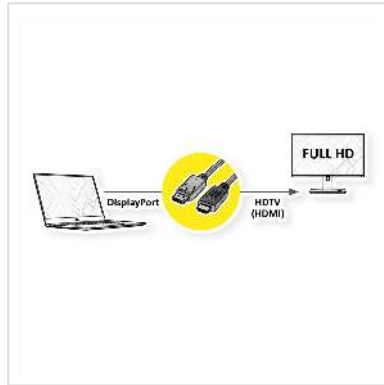

# ROLINE GREEN DisplayPort Cable, DP - HDTV, M/M, black, 2 m

<b>Product No.</b>	11.44.5781
<b>Manufacturer</b>	ROLINE GREEN
<b>Manufacturer No.</b>	11.44.5781
<b>EAN (single piece)</b>	7630049619838

**2K**

**DisplayPort to HDTV cable for transferring content from your graphics card (DisplayPort) to your TV (HDTV) - with a quality of up to 1920x1080 @60Hz, incl. audio transmission!**

- HDTV is the standard for digital video transmission in the TV/multimedia sector for e. g.: Connection of a TV set with HDMI interface to a player with DisplayPort connection.
- Cable with one DisplayPort and one HDTV plug.
- Note: A DisplayPort HDTV cable can only be used in one direction: the DisplayPort connector can only be used on the data source side (e. g. graphics card).

**ROLINE GREEN products are marked only with a paper tag and build with halogen-free TPE material, without plastic bags and without plastic cable straps for use in eco-friendly environments.**

## Technical specifications

Manufacturer	ROLINE GREEN
Product group	Cable
Product type	DP HDTV cable
Colour	black

Length	2 m
Scope of delivery	Cable without plastic bag, only marked with a paper label
Transfer quality	DisplayPort v1.1
Max. resolution	1920 x 1080 / 1920 x 1200 @60Hz (2K, Full HD)
side 1 connector	DisplayPort Stecker
side 2 connector	HDTV M
Side 1 Connector Type	DisplayPort
Side 1 Connector Gender	Male
Side 2 Connector Type	HDTV
Side 2 Connector Gender	Male
Area of application	External
Cable shielding	Screened
Material (external cable mantle)	TPE
Cable LSOH	halogen-free
Weight	77.1 g
Height of packaging (single piece)	20 mm
Width of packaging (single piece)	100 mm
Depth of packaging (single piece)	100 mm
Package weight (single piece)	0.078 kg