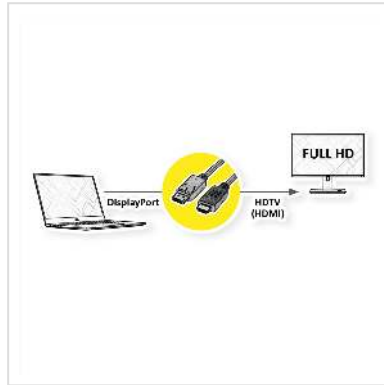

# ROLINE GREEN DisplayPort Cable, DP - HDTV, M/M, black, 3 m

<b>Product No.</b>	11.44.5782
<b>Manufacturer</b>	ROLINE GREEN
<b>Manufacturer No.</b>	11.44.5782
<b>EAN (single piece)</b>	7630049619845

**2K**

**DisplayPort to HDTV cable for transferring content from your graphics card (DisplayPort) to your TV (HDTV) - with a quality of up to 1920x1080 @60Hz, incl. audio transmission!**

- HDTV is the standard for digital video transmission in the TV/multimedia sector for e. g.: Connection of a TV set with HDMI interface to a player with DisplayPort connection.
- Cable with one DisplayPort and one HDTV plug.
- Note: A DisplayPort HDTV cable can only be used in one direction: the DisplayPort connector can only be used on the data source side (e. g. graphics card).

**ROLINE GREEN products are marked only with a paper tag and build with halogen-free TPE material, without plastic bags and without plastic cable straps for use in eco-friendly environments.**

## Technical specifications

Manufacturer	ROLINE GREEN
Product group	Cable
Product type	DP HDTV cable
Colour	black

Length	3 m
Scope of delivery	Cable without plastic bag, only marked with a paper label
Transfer quality	DisplayPort v1.1
Max. resolution	1920 x 1080 / 1920 x 1200 @60Hz (2K, Full HD)
side 1 connector	DisplayPort Stecker
side 2 connector	HDTV M
Side 1 Connector Type	DisplayPort
Side 1 Connector Gender	Male
Side 2 Connector Type	HDTV
Side 2 Connector Gender	Male
Area of application	External
Cable shielding	Screened
Material (external cable mantle)	TPE
Cable LSOH	halogen-free
Weight	106.2 g
Height of packaging (single piece)	30 mm
Width of packaging (single piece)	80 mm
Depth of packaging (single piece)	80 mm
Package weight (single piece)	0.107 kg