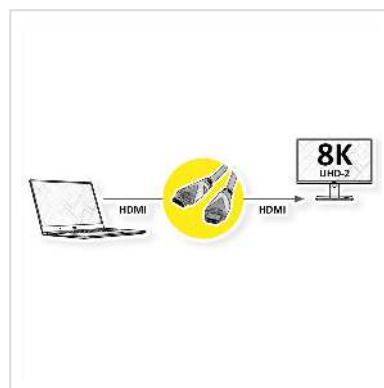

# ROLINE GREEN ATC HDMI 8K (7680 x 4320) Ultra HD Cable + Ethernet, M/M, black, 1 m

<b>Product No.</b>	11.44.6010
<b>Manufacturer</b>	ROLINE GREEN
<b>Manufacturer No.</b>	11.44.6010
<b>EAN (single piece)</b>	7630049621725

**High quality HDMI cable with HDMI connectors for optimal transmission of digital UHD signals at data rates up to 35.8 Gbit/s. For transfer of films in digital cinema quality with up to 8k at 60Hz.**

- HDMI Ethernet Channel - Adds high-speed networking to an HDMI link, allowing users to take full advantage of their IP-enabled devices without a separate ethernet cable
- Audio Return Channel - Allows a HDMI-connected TV with a built-in tuner to send audio data "upstream" to a surround audio system, eliminating the need for a separate audio cable
- 3D - Defines input/output protocols for major 3D video formats
- 8k support - Enables video resolutions up to 4320p @60Hz far beyond 1080p, supporting next-generation displays
- Cable with HDMI male connector on both sides
- High quality cable with golden metal connector and shell for better shielding
- Gold plated contacts for higher durability

### Technical specifications

Manufacturer	ROLINE GREEN
Product group	Cable
Product type	HDMI Ultra HD with Ethernet Cable
Colour	black
Length	1 m
Transfer quality	HDMI Ultra High Speed (HDMI 2.1)
Max. resolution	7680 x 4320 @60Hz (8K, UHD-2)
side 1 connector	HDMI 19 Male
side 2 connector	HDMI 19 Male
Side 1 Connector Type	HDMI Type A
Side 1 Connector Gender	Male
Side 2 Connector Type	HDMI Type A
Side 2 Connector Gender	Male
Area of application	External
Cable shielding	Double screened
Material (external cable mantle)	TPE
Cable LSOH	halogen-free
Technical particularity	HDMI 8K Ultra HD with Ethernet
Weight	56 g
Height of packaging (single piece)	20 mm
Width of packaging (single piece)	90 mm